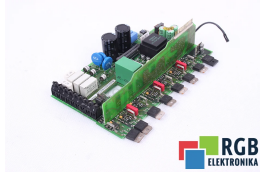

8224927.17 SEW EURODRIVE

Used SEW EURODRIVE 8224927.17
Tested and cleaned.
24 months guarantee
Dedicated courier
Delivery across Europe even in 24h

TECHNICAL DATA

MANUFACTURER	SEW EURODRIVE
MODEL	8224927.17
CATEGORY	Others
WEIGHT [KG]	1.0
HEIGHT [CM]	7.0
LENGTH [CM]	24.0
WIDTH [CM]	18.0

24/7 SUPPORT AVAILABLE
[+48 71 750 09 78](tel:+48717500978)

WRITE TO US
info@rgbelektronika.pl